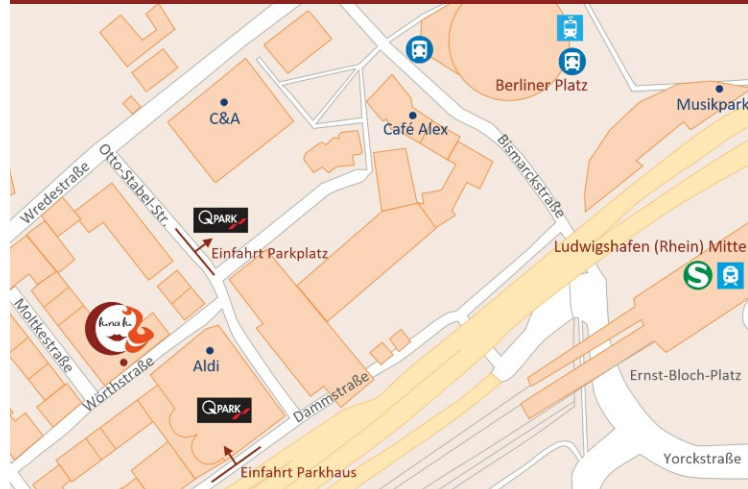

Are you interested in cooperation, volunteer work or making a donation?  
Then get in touch!

**Our donations account**

pro familia Ortsverband Ludwigshafen

Purpose **Luna Lu**

IBAN DE36 5455 0010 0000 0069 24

BIC LUHSDE6AXXX

Sparkasse Vorderpfalz

-   S-bahn and train – Ludwigshafen (Rhein) Mitte
-   Bus and tram – Berliner Platz
-  Car park entrance – Dammstraße 10
-  Car park entrance – Otto-Stabel-Straße 3