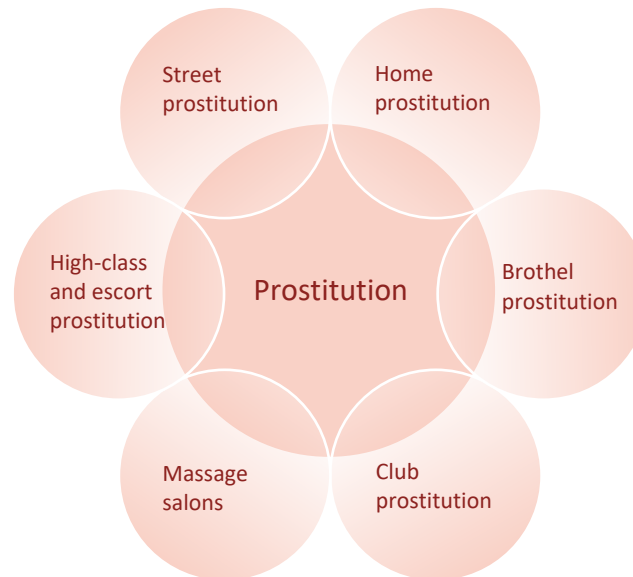

What we offer

- **Individual help, both at our counselling centre and in the community**
- **Street work**
- **Telephone counselling**
- **Prevention and educational work**
- **Advice and support with**
  - physical and mental illness/exhaustion
  - pregnancy
  - parenting
  - new career focus
  - school and vocational training
  - illiteracy
  - language teaching
  - finding accommodation
  - debt
  - dealing with everyday life
- **Information about**
  - legal questions
  - registration in line with the German Protection of Prostitutes Law
- **Cooperation, mediation and expert support with**
  - lawyers
  - doctors
  - government authorities
  - health insurers

Appointments upon request

Contact us via phone, text, WhatsApp or e-mail

+49 176 323 973 53

luna.lu@profamilia.de